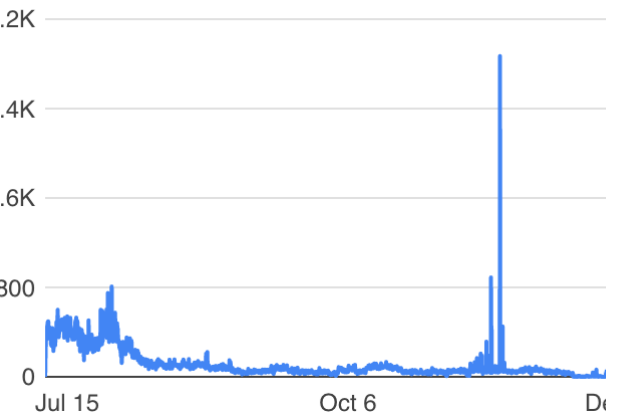

Total Impressions: 330M

Total Match rate: 61.59%

Total Clicks: 250K

AdMob Network

Date

Estimated earnings

eCPM

Dimensions