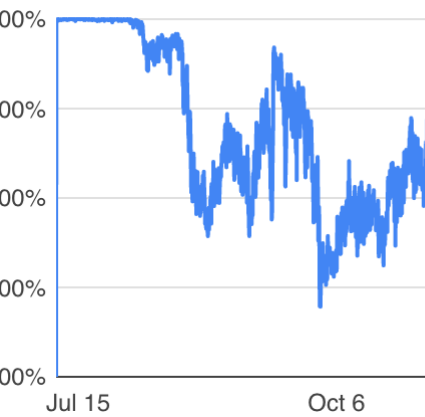

Filter Date range: All time Add filter

Estimated e... Total

eCPM Total

AdMob Netw... Total

Total Estimated earnings:

Total eCPM: \$0.11

Total AdMob Network req

Impressions Total

Match rate Total

Clicks Total

Total Impressions: 330M

Total Match rate: 61.59%

Total Clicks: 250K

AdMob Network

Date

Estimated earnings