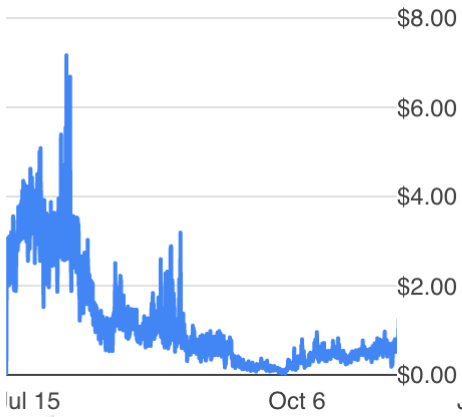

Filter Date range: All time Add filter

Estimated e... Total

eCPM Total

AdMob Netw... Total

Total Estimated earnings:

Total eCPM: \$0.11

Total AdMob Network req

Impressions Total

Match rate Total

Clicks Total

Total Impressions: 330M

Total Match rate: 61.59%

Total Clicks: 250K

AdMob Network

Date

Estimated earnings