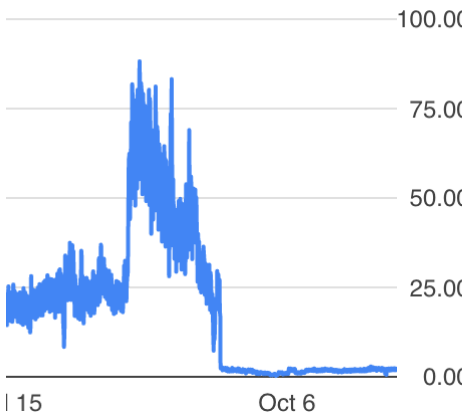

Filter Date range: All time Add filter

Estimated e... Total

eCPM Total

AdMob Netw... Total

Total Estimated earnings:

Total eCPM: \$0.11

Total AdMob Network req

Impressions Total

Match rate Total

Clicks Total

Total Impressions: 330M

Total Match rate: 61.59%

Total Clicks: 250K

AdMob Network

Date

Estimated earnings