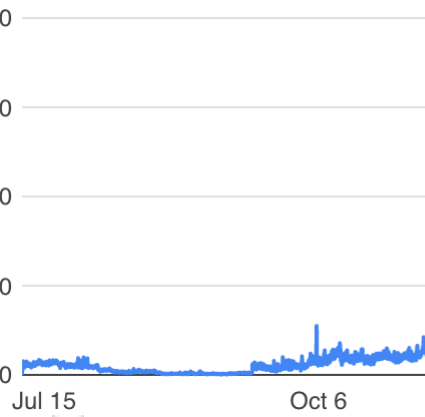

Filter Date range: All time Add filter

Estimated e... Total

eCPM Total

AdMob Netw... Total

Total Estimated earnings:

Total eCPM: \$0.11

Total AdMob Network req

Impressions Total