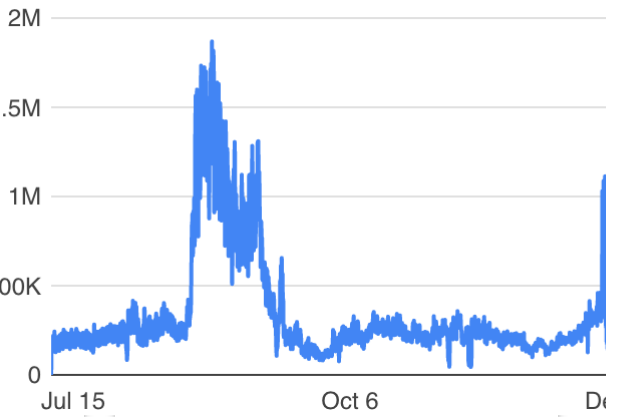

Filter Date range: All time Add filter

Estimated e... Total

eCPM Total

AdMob Netw... Total

Total Estimated earnings:

Total eCPM: \$0.11

Total AdMob Network req

Impressions Total

Match rate Total

Clicks Total

Total Impressions: 330M

Total Match rate: 61.59%

Total Clicks: 250K

AdMob Network

Date

Estimated earnings